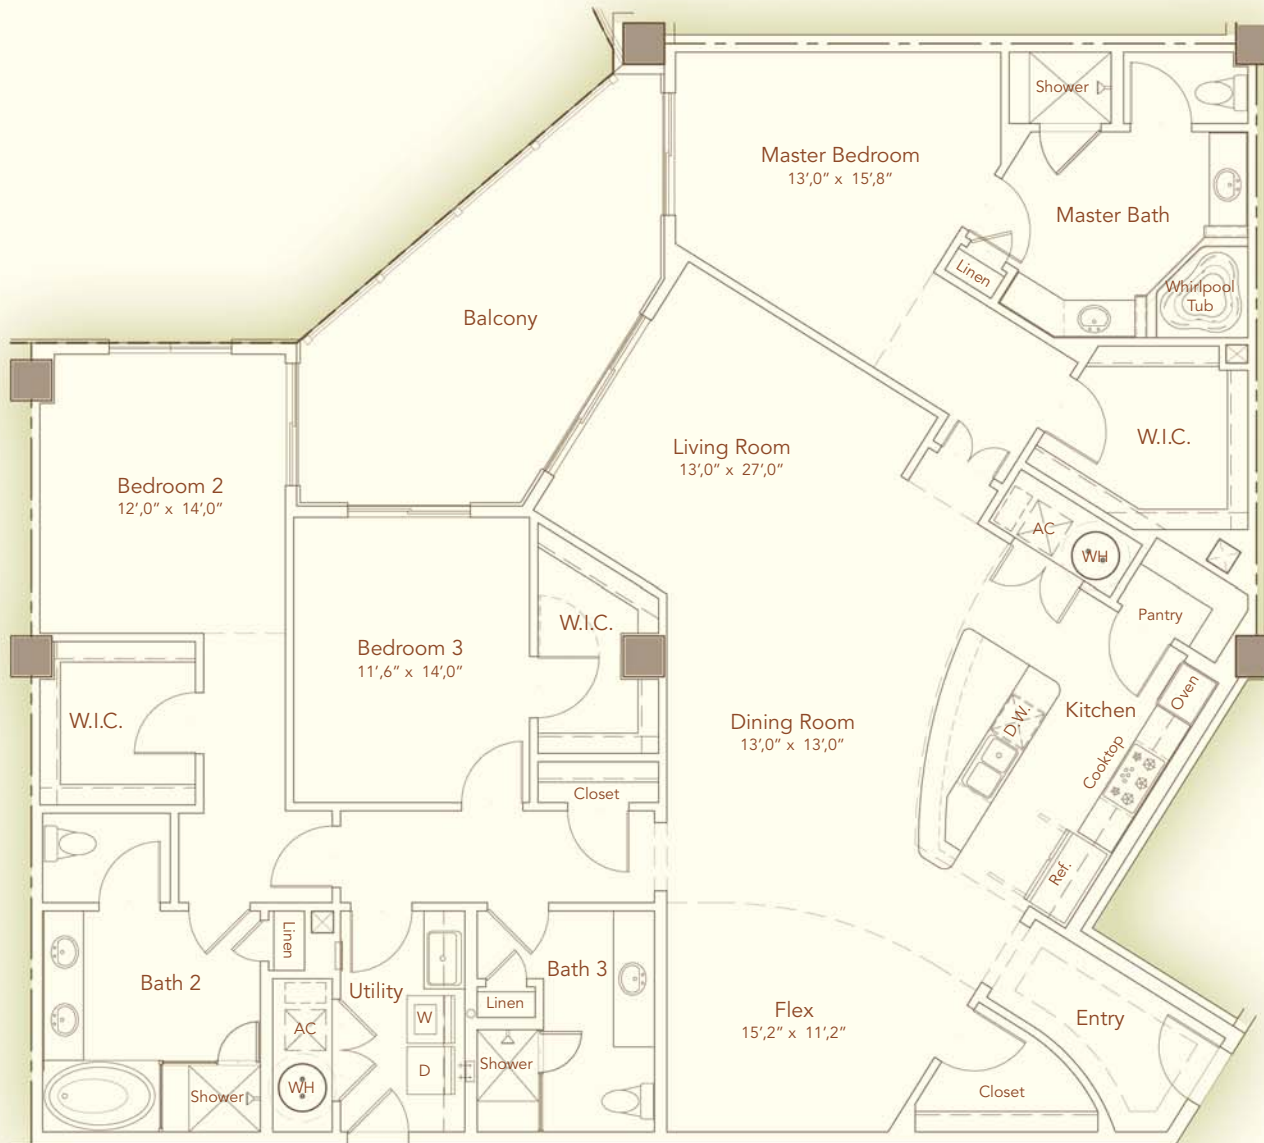

easy street

a distinguished Carefree lifestyle

## RESIDENCE #307

Plan CI, Area 2589 Sq.Ft.

Floor plans are subject to change and not to scale. Dimensions and square footage in the residences are approximate and rounded. Please ask your sales associate for details.

Scale=NTS